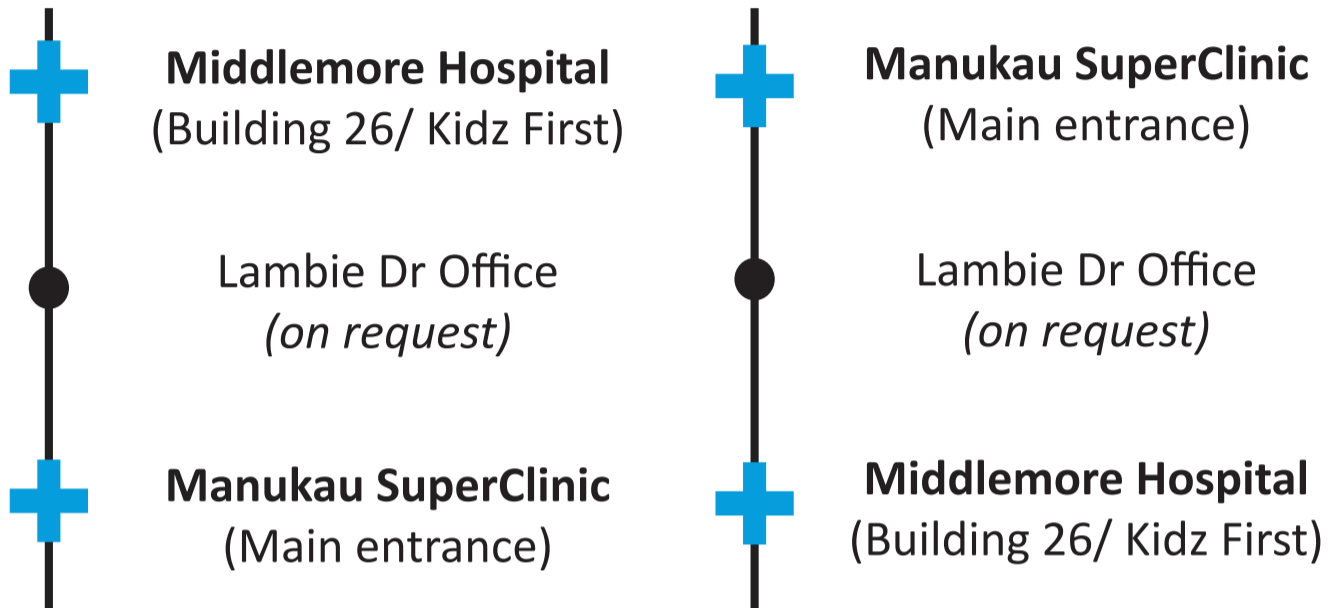

# Free shuttle for staff and patients

*Travelling between Middlemore Hospital, Lambie Drive offices,  
and Manukau SuperClinic every hour and half hour.*

From Middlemore Hospital to Manukau SuperClinic	From Manukau SuperClinic to Middlemore Hospital
7:00	7:00
7:30	7:30
8:00	8:00
8:30	8:30
9:00	9:00
9:30	9:30
10:00	10:00
10:30	10:30
11:00	11:00
11:30	11:30
12:00	12:00
12:30	12:30
13:00	13:00
13:30	13:30
14:00	14:00
14:30	14:30
15:00	15:00
15:30	15:30
16:00	16:00
16:30	16:30
17:00	17:00
17:30	17:30

Please allow 20 to 25 minutes (depending on traffic) for the journey between Middlemore Hospital and Manukau SuperClinic.